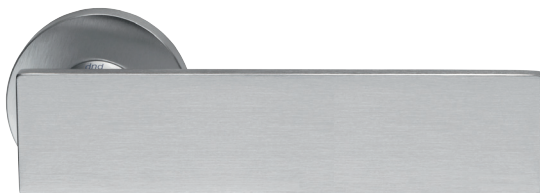

SC14 So Chic 02 Lever on Square Rose in Polished Chrome.

SC14 So Chic 02 Lever on Square Rose in Gold.

SC12 So Chic Lever on Round Rose in Polished Chrome.

Designer Mario Ronchi

AL12 Aretè L Lever on Round Rose in Satin Chrome.  
AT12 Aretè Lever on Round Rose in Polished Chrome.  
AT14 Aretè 02 Lever on Square Rose. All levers available in six finishes.