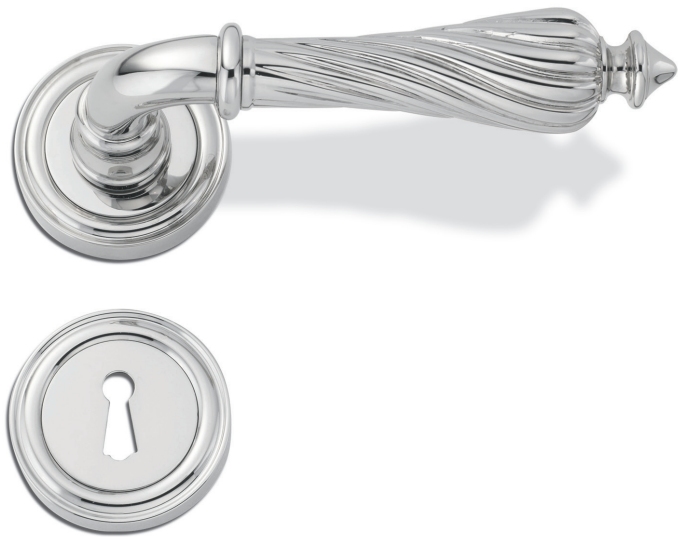

# ENRICO CASSINA

MANUFACTURED BY OFFICINE MECCANICHE PORRO

C09410

Art Nouveau Lever on Backplate.

Modern Collection.

# ENRICO CASSINA

MANUFACTURED BY OFFICINE MECCANICHE PORRO

C12611  
XX Century Style Lever on Round Rose.  
Modern Collection.