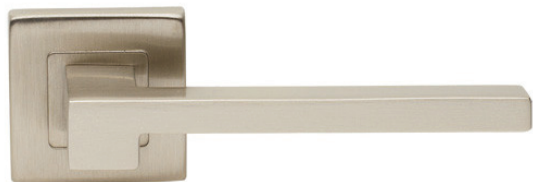

**MANITAL**  
*maniglie italiane*

Designer  
Paolo Pedrizzetti

Trendy Lever on Square Rose shown in Polished Chrome and Satin Chrome.  
Trendy Lever on Back Plate shown in Polished Brass.  
Pull Handle and Window fitting also available.

**MANITAL**  
*maniglie italiane*

Morphos Light Levers on Square Rose shown in Polished Brass,  
Satin Nickel and Polished Chrome.  
Levers on Back Plate, Ultra Slim Rose and Window fitting available.